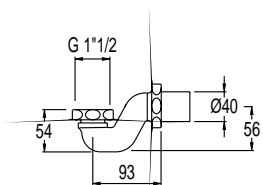

AC 48
Sifone in ottone fuso a "S"
con calotta 1" 1/2
"S" shaped cast brass siphon
with 1"1/2 nut

AC 28
Sifone in ottone fuso a "S"
con calotta 1" 1/2
"S" shaped cast brass siphon
with 1"1/2 nut