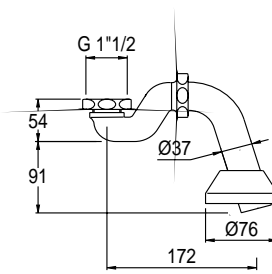

AC 48
Sifone in ottone fuso a "S"
con calotta 1" 1/2
"S" shaped cast brass siphon
with 1"1/2 nut

AC 28
Sifone in ottone fuso a "S"
con calotta 1" 1/2
"S" shaped cast brass siphon
with 1"1/2 nut